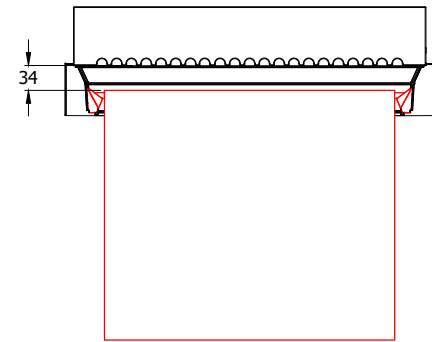

PAPILLON

Portabiancheria in tessuto | fabric laundry basket

4 kg/set

BIANCO
white

PA6B00400

BROWN
brown

PA6B00B00

PIOMBO
Anthracite