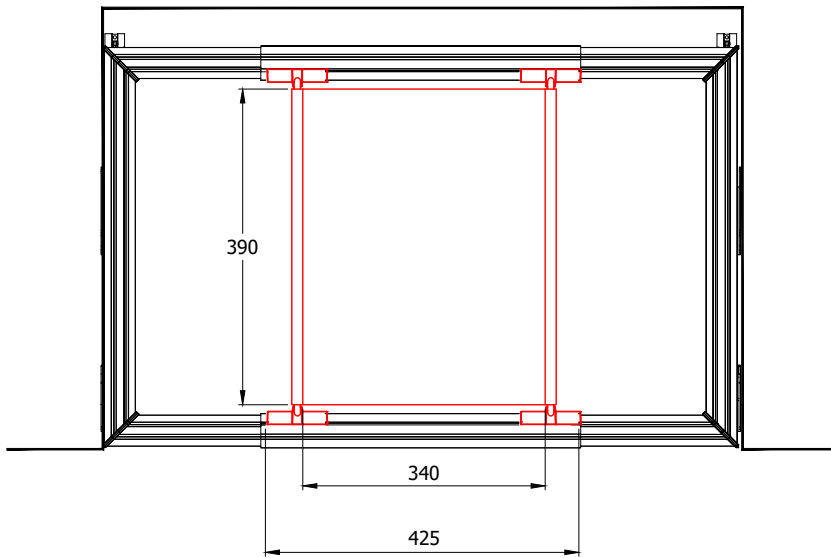

PAPILLON

Portabiancheria in tessuto | fabric laundry basket

4 kg/set

BIANCO
white

PA6B00400

BROWN
brown

PA6B00B00

PIOMBO
Anthracite