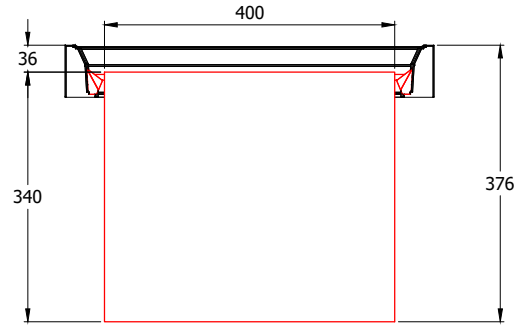

PAPILLON

Portabiancheria in tessuto | fabric laundry basket

4 kg/set

BIANCO
white

PA6B00400

BROWN
brown

PA6B00B00

PIOMBO
Anthracite